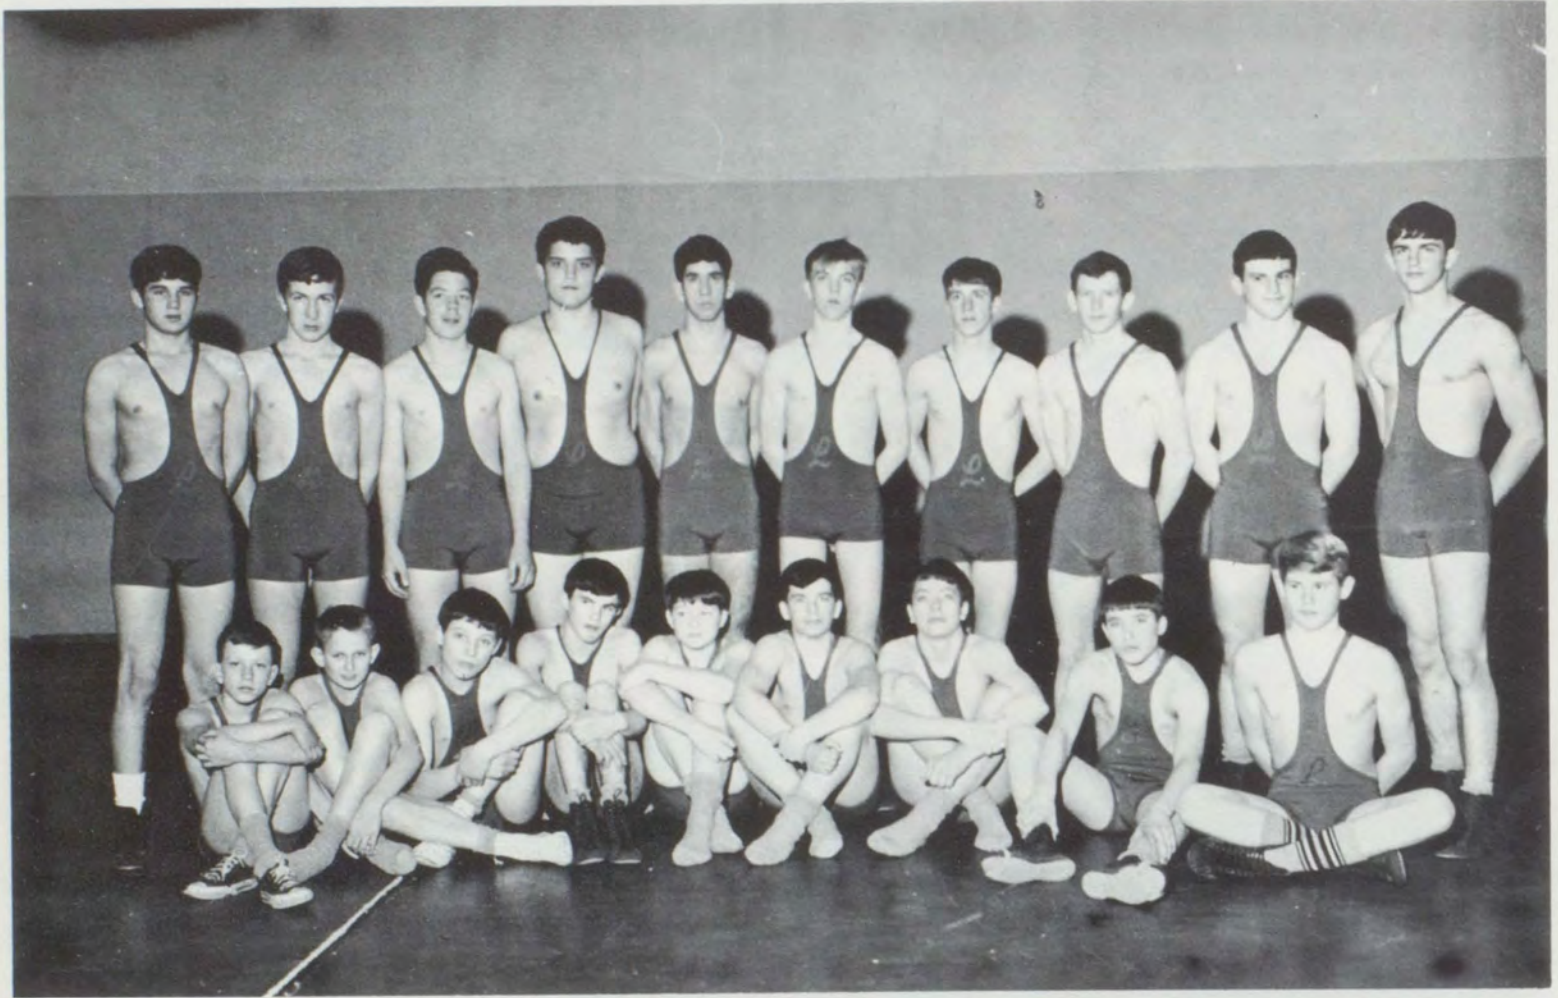

Row 1: Mike Spurgeon, Jim Baxley, Mike Kutsch, Ron Grover, Dennis Irwin, Craig Cowgill, John Denker, Allan Roth, Rick Hagen.

Freshman Wrestling

Row 2: Jack Graham, Calvin Carter, Ty Jones, Joe Enger, Chuck Rahe, Dave Braun, Kelly Cox, Gary Dahl, Rick Hayden, Jon Powell.