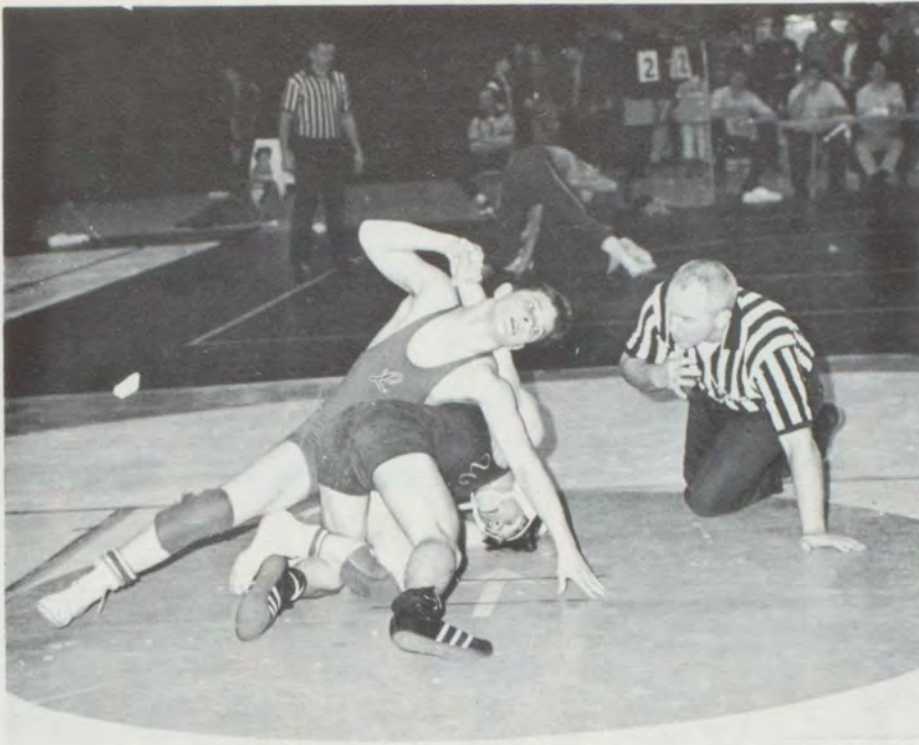

Dennis Ditterick — 2nd in District
5th in State — Collegiate