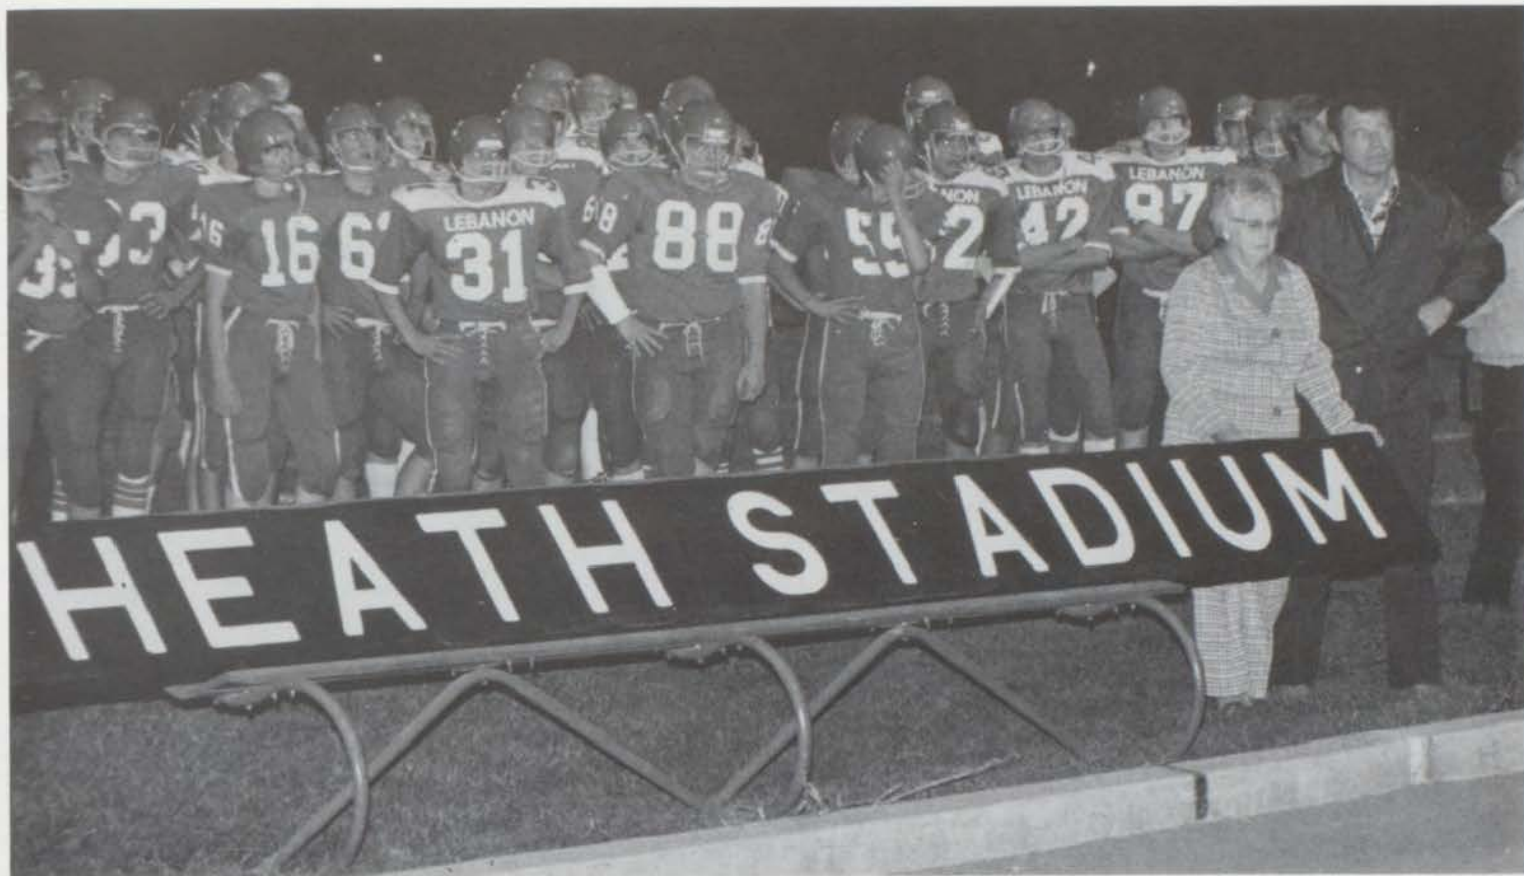

The football field adopted a new name in memory of Ernie Heath, a longtime Warrior booster.