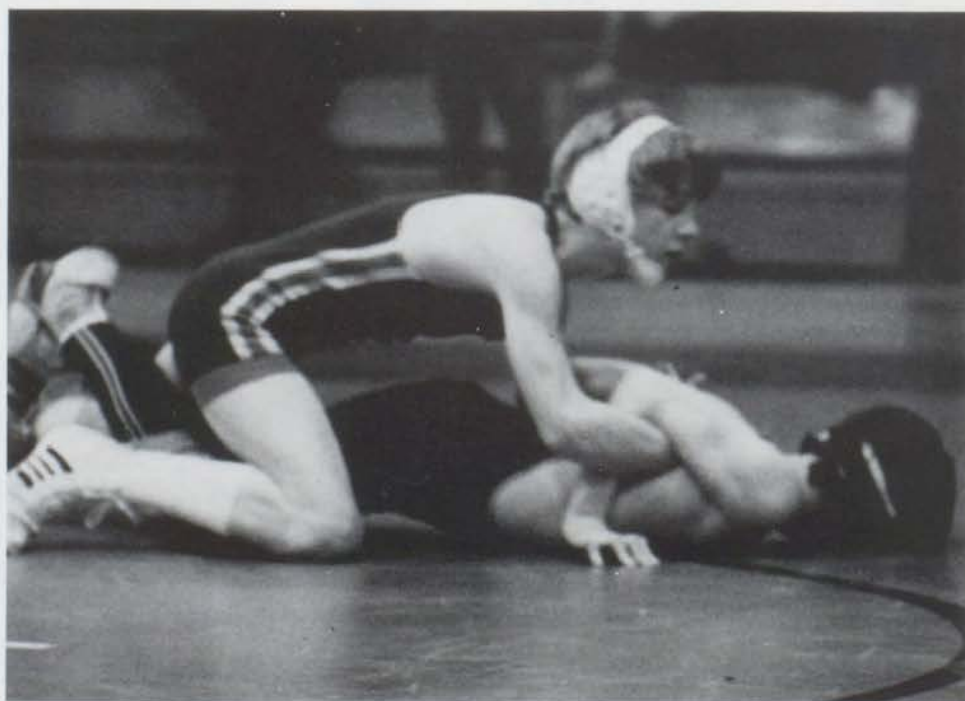

Steve Weisbrodt breaks down a North Salem foe.