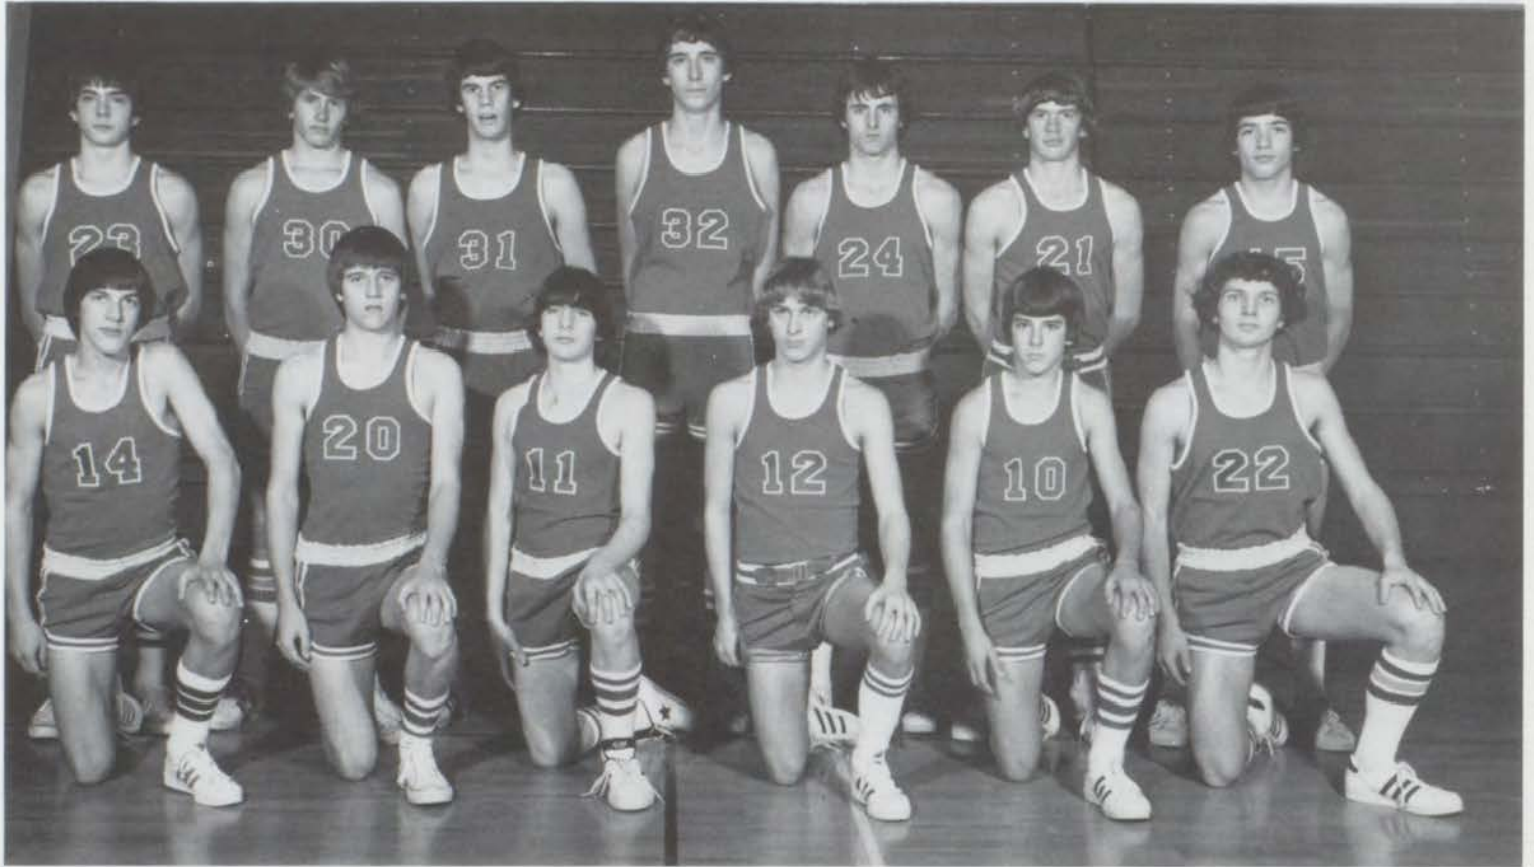

Sophomore Basketball

Front Row: David Wilkinson, Larry Grant, Tim Hoff, Brad Johnson, Tim Brown, Lonnie Dickenson. Back Row: Ken Evenhus, Randy Hackstedt, Brad Anderson, Bob Bewley, Kelly Comber, Brad Klavano, Ron Scheele.

The sophomore basketball team finished the year with an impressive 14-7 record.

Led by coach Dean Cole the Scouts employed a stingy man to man defense. The Scouts pressed their foes all over the court and tried to speed up the tempo of the game.

On offense the Scouts had the speed to run the fast break. But if a shot wasn't there, they had the ability to set up a pattern.

These athletes achieved success by hard work and discipline. Hopefully, they will step up to Varsity and help make future Warrior teams successful.